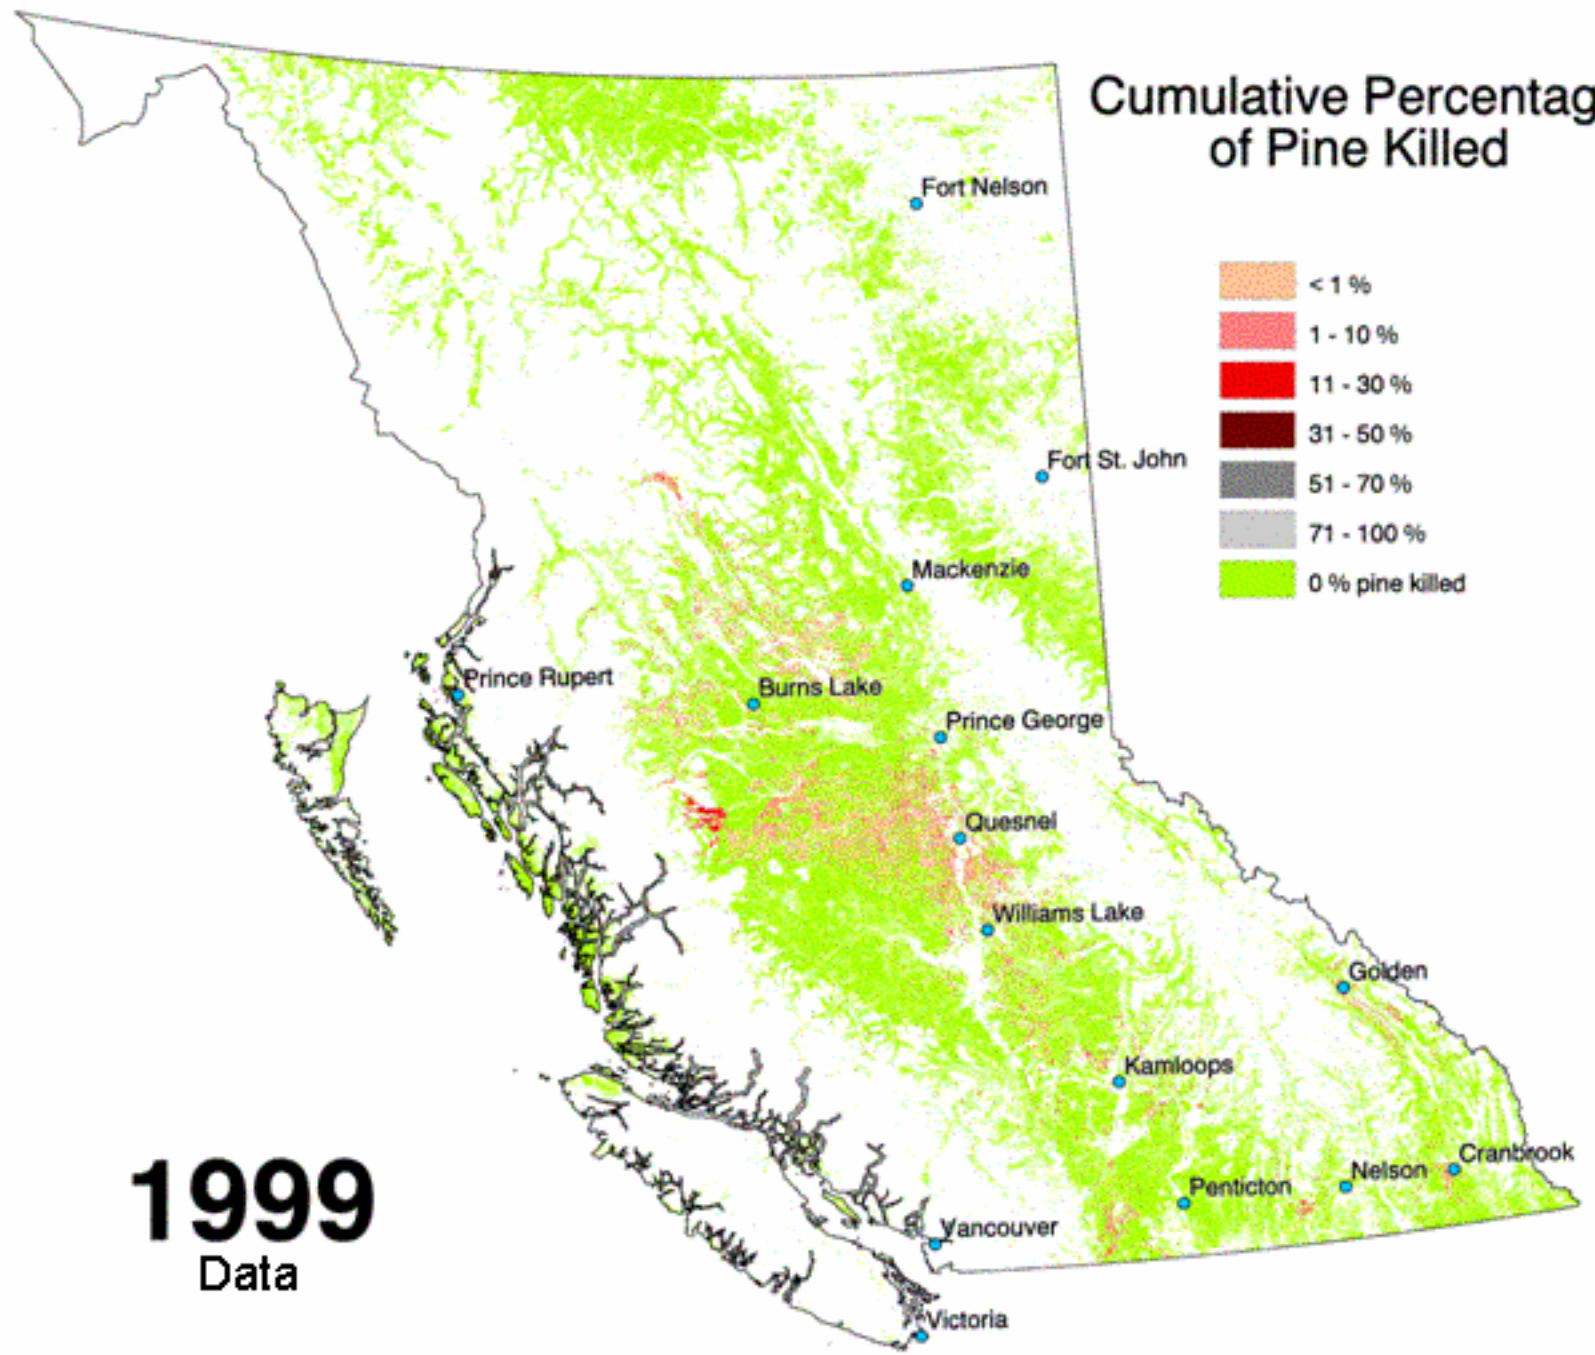

Cumulative Percentage of Pine Killed

1999
Data

Cumulative Percentage of Pine Killed

2005
Model Projection

Cumulative Percentage of Pine Killed

2010

Cumulative Percentage of Pine Killed

2014

Cumulative impacts - area

IEA Bioenergy

Biofuels and bioenergy: A Changing Climate

August 23 – 26, 2009 | Vancouver, Canada

Prof. Stephen Toope

President and Vice Chancellor, University of British Columbia