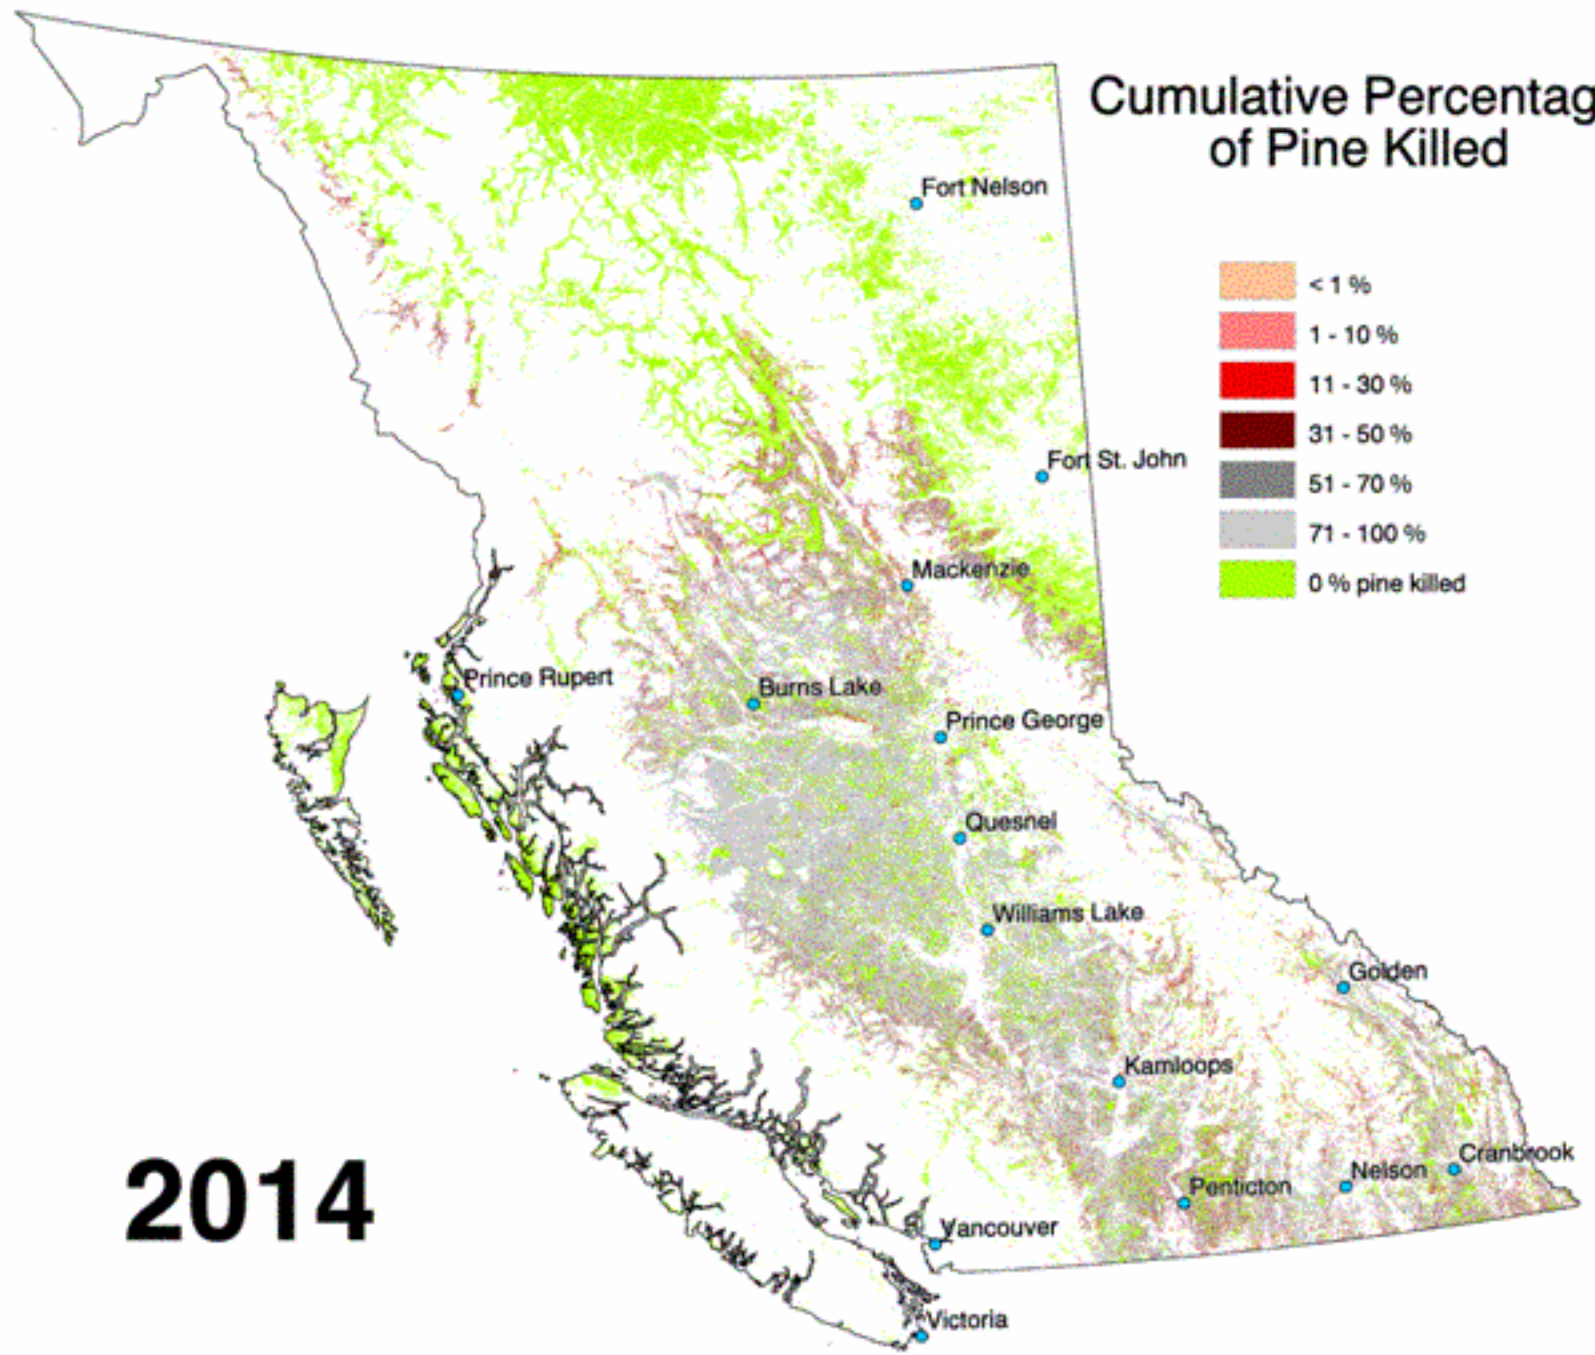

Cumulative Percentage of Pine Killed

1999
Data

Cumulative Percentage of Pine Killed

2005
Model Projection

Cumulative Percentage of Pine Killed

2010

Cumulative Percentage of Pine Killed

2014

Cumulative impacts - area

IEA Bioenergy

Biofuels and bioenergy: A Changing Climate

August 23 – 26, 2009 | Vancouver, Canada

Prof. Stephen Toope

President and Vice Chancellor, University of British Columbia