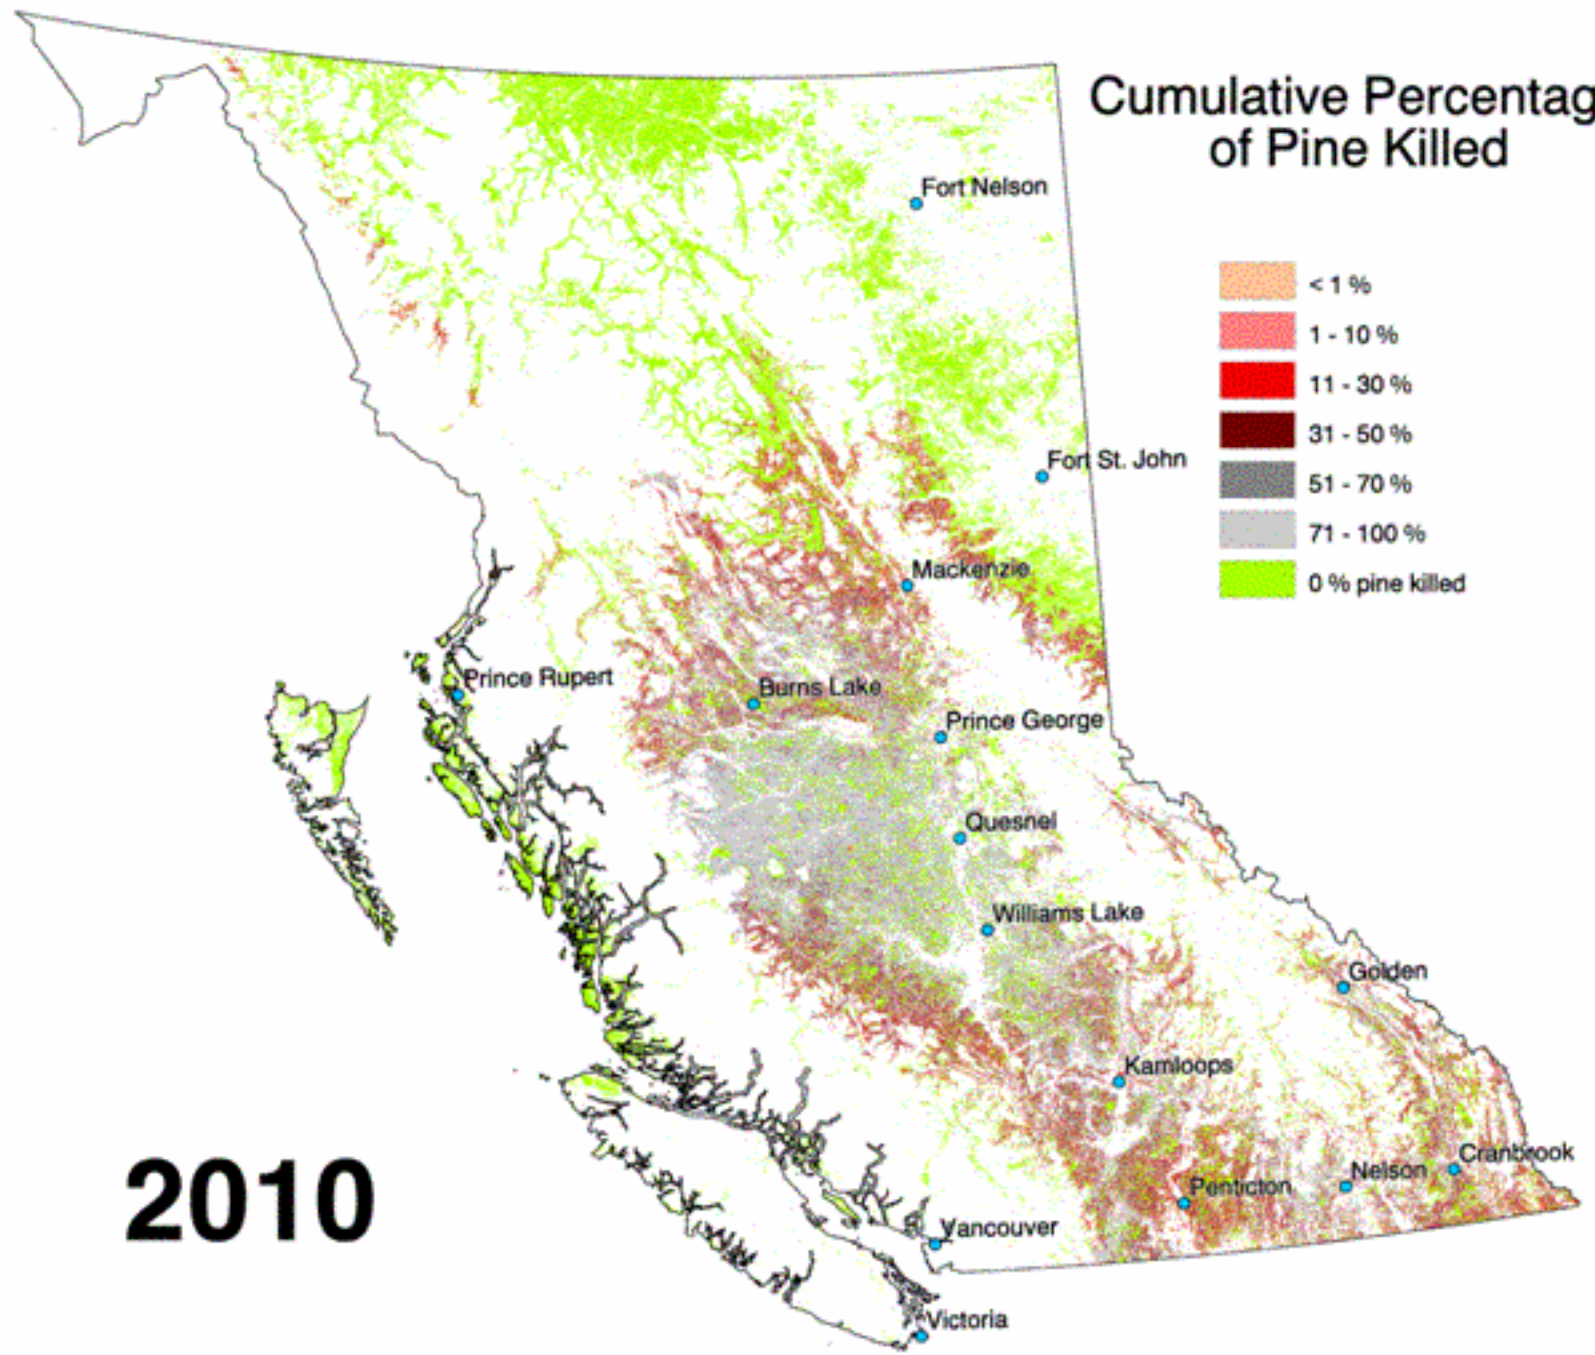

Cumulative Percentage of Pine Killed

1999
Data

Cumulative Percentage of Pine Killed

2005
Model Projection

Cumulative Percentage of Pine Killed

2010

Cumulative Percentage of Pine Killed

2014

Cumulative impacts - area

IEA Bioenergy

Biofuels and bioenergy: A Changing Climate

August 23 – 26, 2009 | Vancouver, Canada

Prof. Stephen Toope

President and Vice Chancellor, University of British Columbia