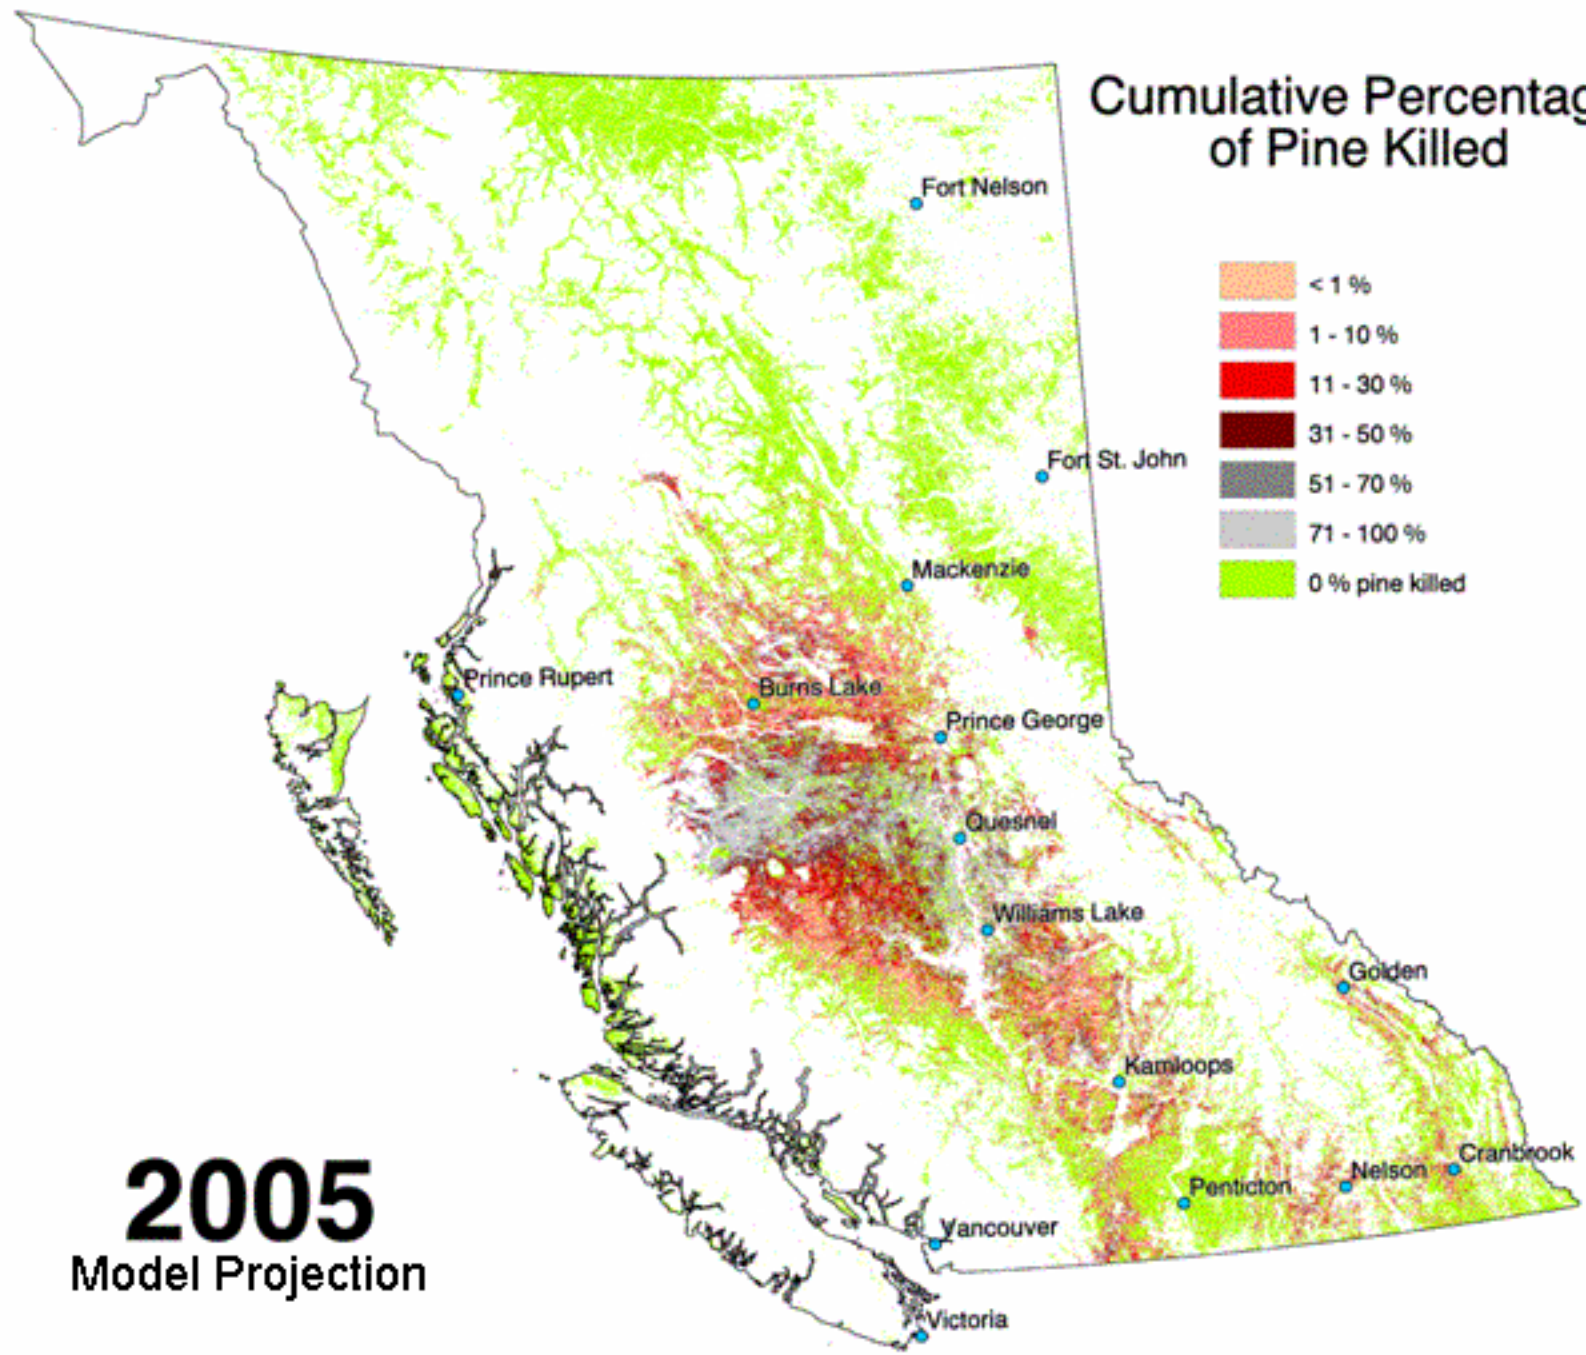

Cumulative Percentage of Pine Killed

1999
Data

Cumulative Percentage of Pine Killed

2005
Model Projection

Cumulative Percentage of Pine Killed

2010

Cumulative Percentage of Pine Killed

2014

Cumulative impacts - area

IEA Bioenergy

Biofuels and bioenergy: A Changing Climate

August 23 – 26, 2009 | Vancouver, Canada

Prof. Stephen Toope

President and Vice Chancellor, University of British Columbia