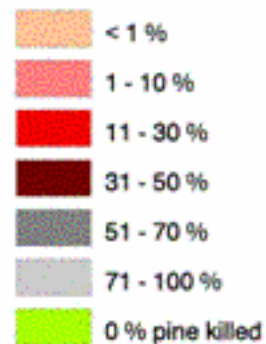

Cumulative Percentage of Pine Killed

1999
Data

Cumulative Percentage of Pine Killed

2005
Model Projection

Cumulative Percentage of Pine Killed

2010

Cumulative Percentage of Pine Killed

2014