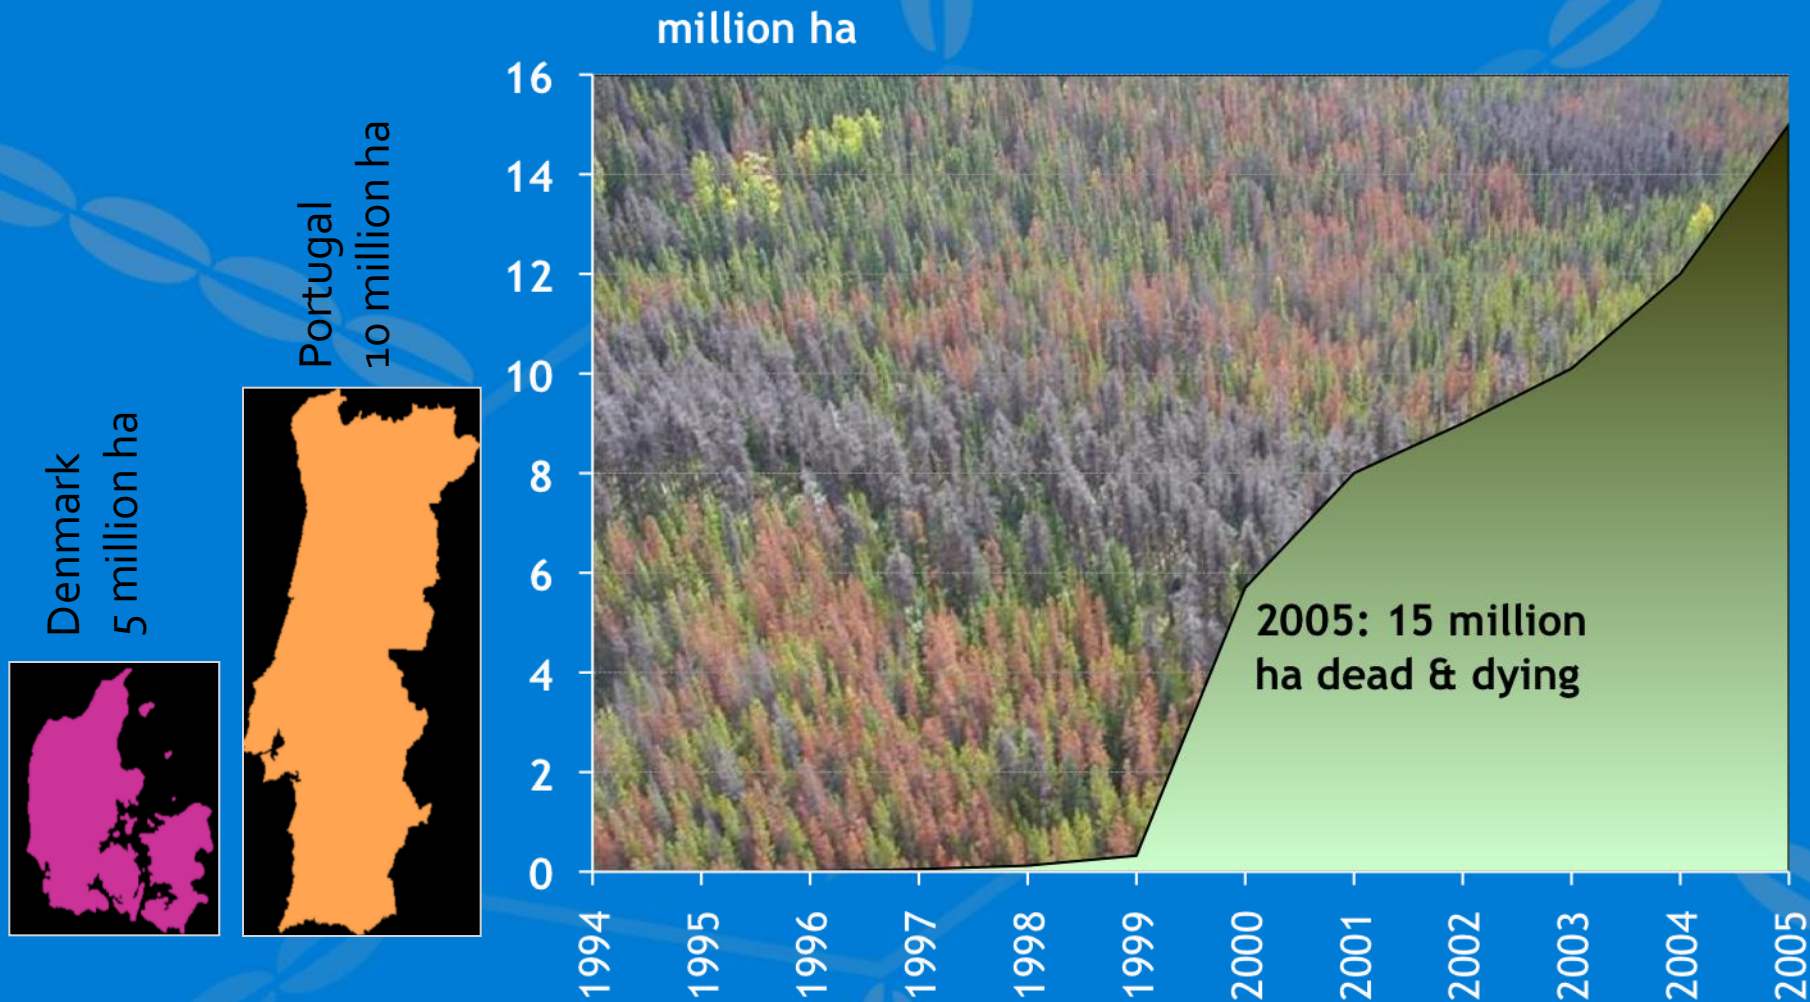

Cumulative Percentage of Pine Killed

1999
Data

Cumulative Percentage of Pine Killed

2005
Model Projection

Cumulative Percentage of Pine Killed

2010

Cumulative Percentage of Pine Killed

2014

Cumulative impacts - area

IEA Bioenergy

Biofuels and bioenergy: A Changing Climate

August 23 – 26, 2009 | Vancouver, Canada

Prof. Stephen Toope

President and Vice Chancellor, University of British Columbia