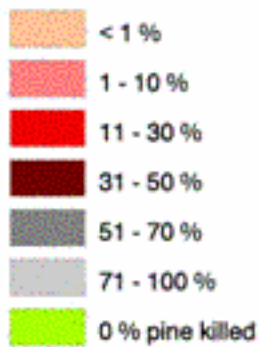

Cumulative Percentage of Pine Killed

1999
Data

Cumulative Percentage of Pine Killed

2005
Model Projection

Cumulative Percentage of Pine Killed

2010

Cumulative Percentage of Pine Killed

2014