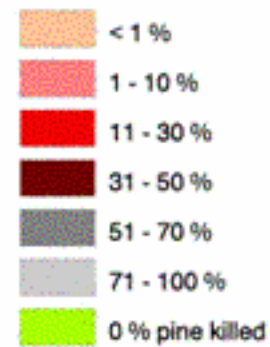

Cumulative Percentage of Pine Killed

1999
Data

Cumulative Percentage of Pine Killed

2005
Model Projection

Cumulative Percentage of Pine Killed

2010

Cumulative Percentage of Pine Killed

2014